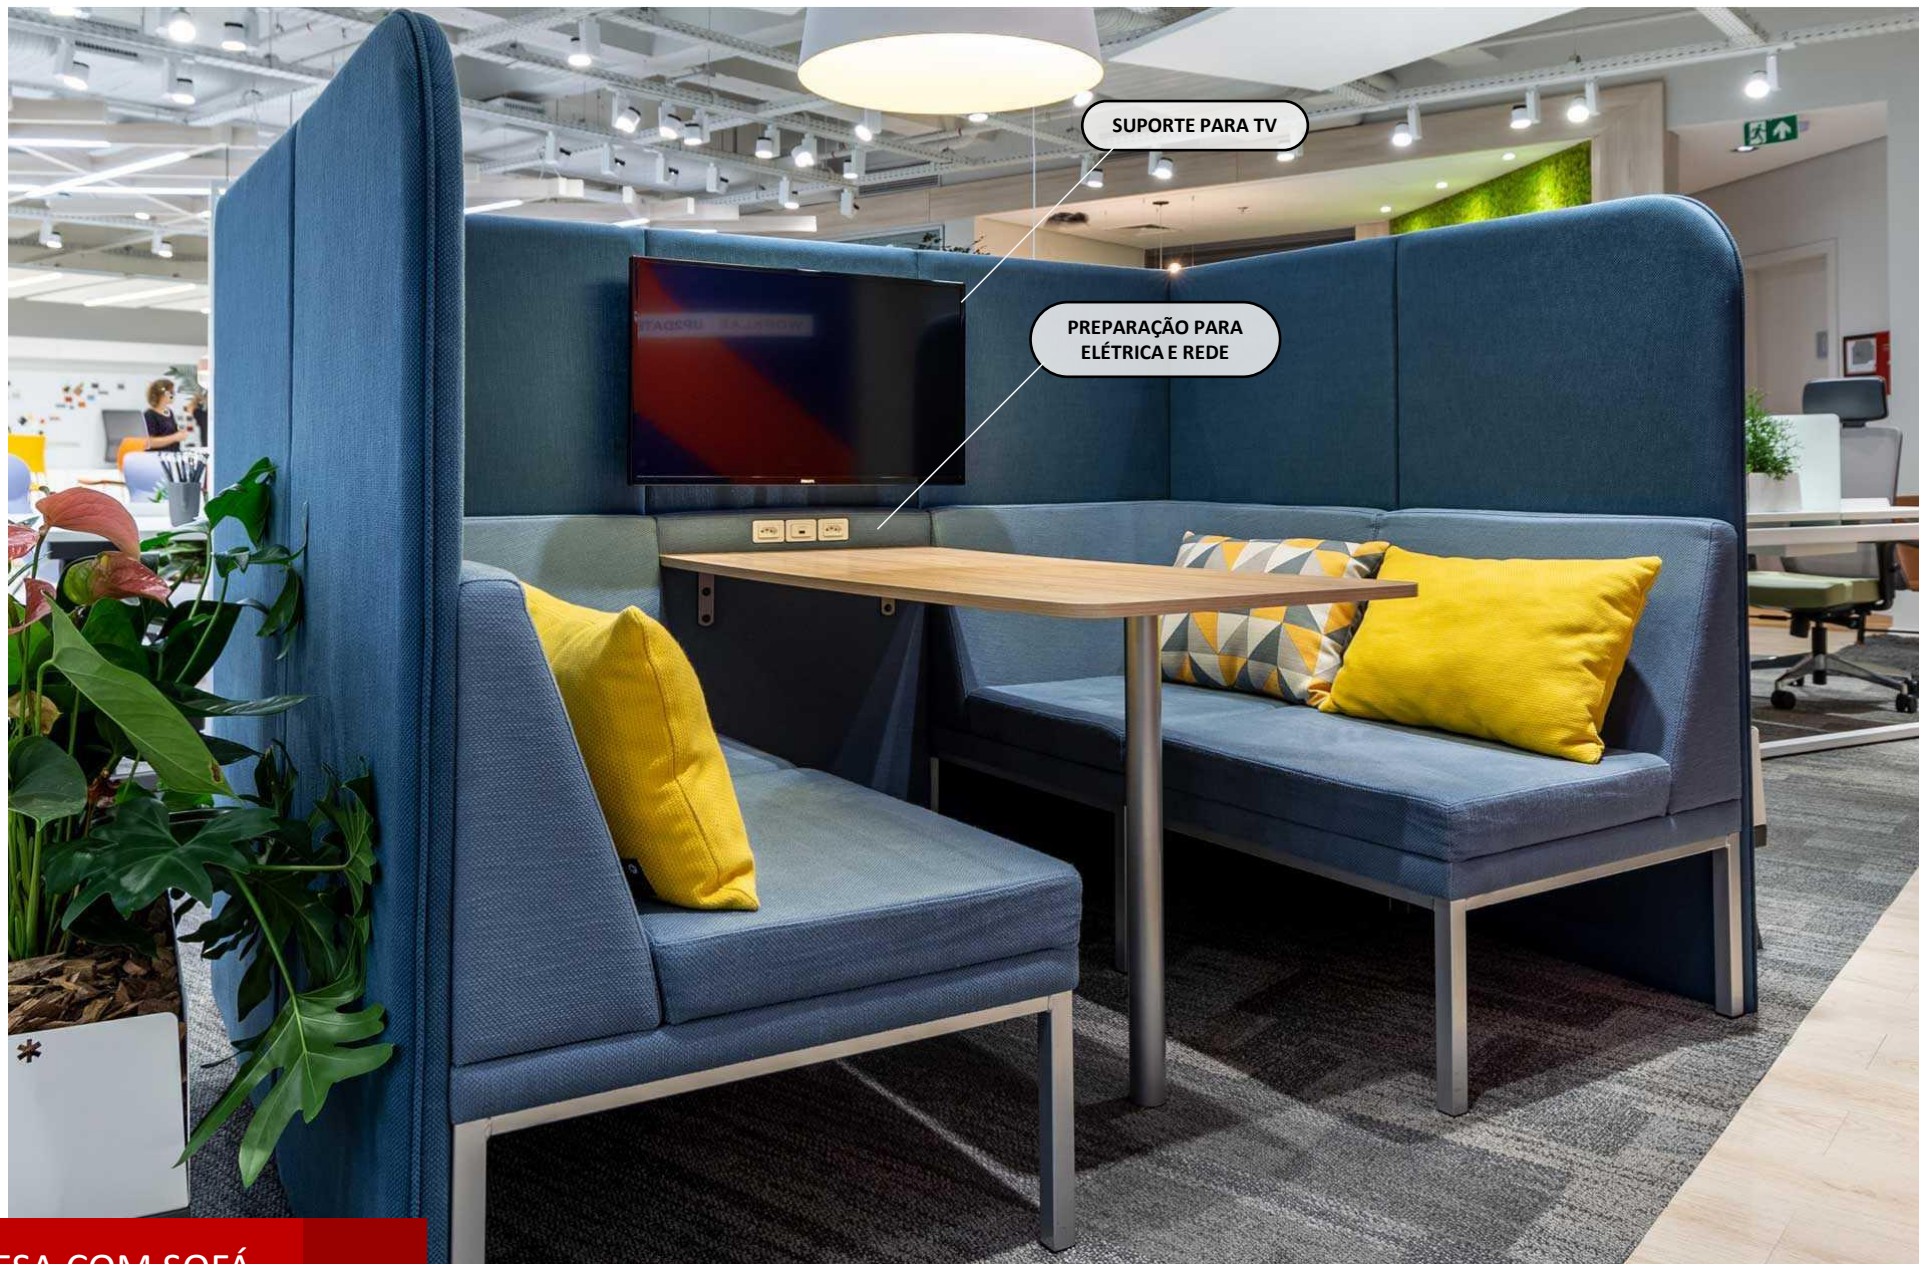

SUPORE PARA TV

PREPARAÇÃO PARA ELÉTRICA E REDE

FORMATO REDONDO