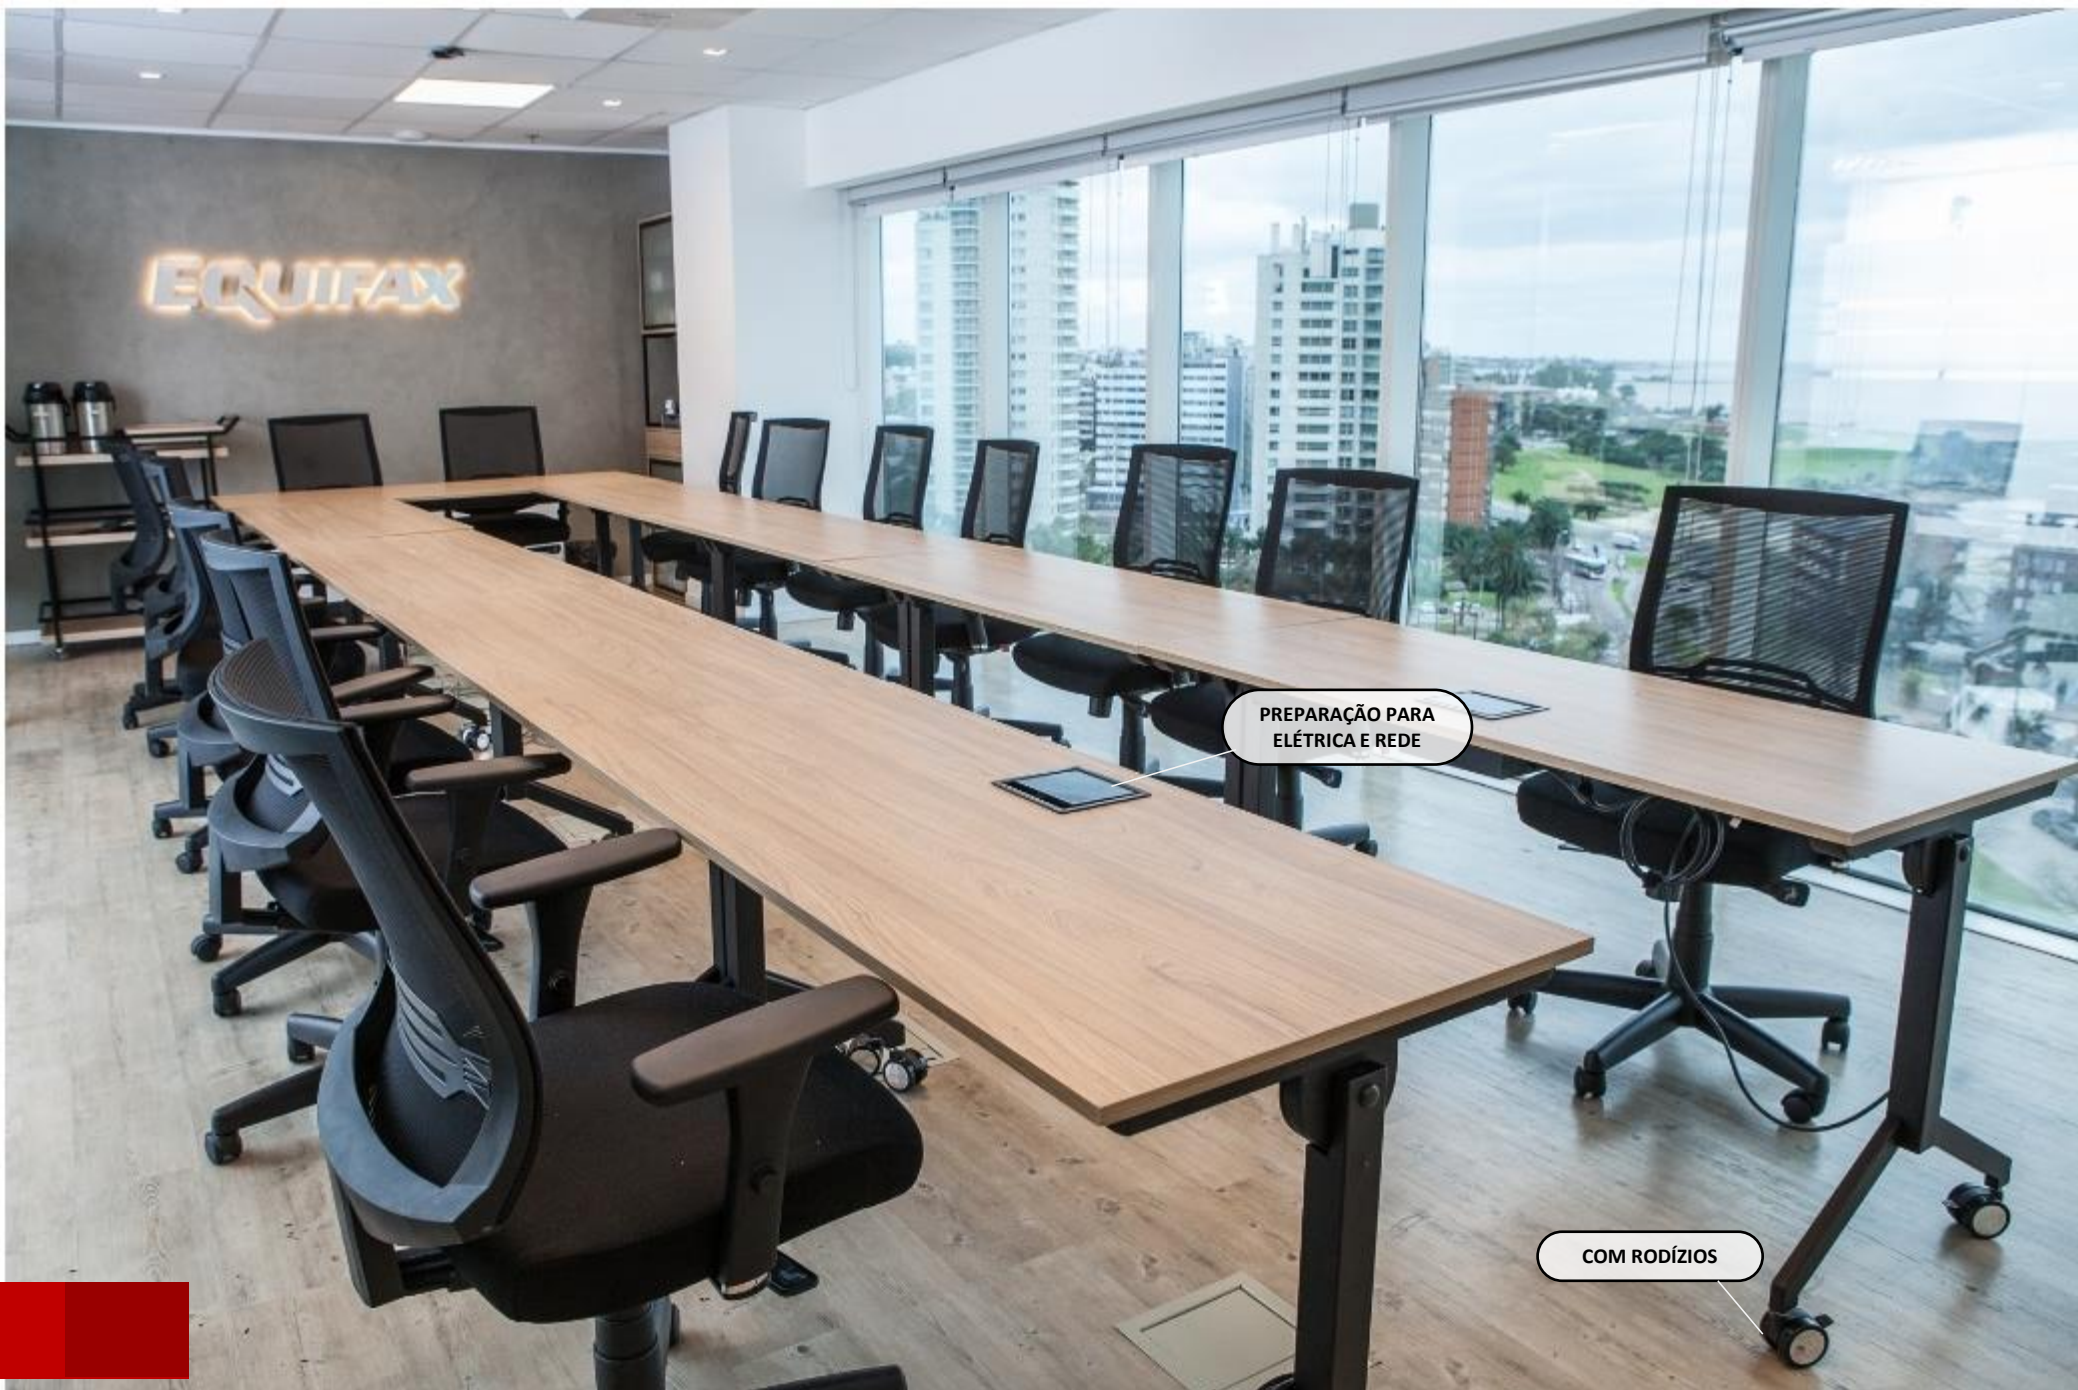

EQUIFAX

PREPARAÇÃO PARA
ELÉTRICA E REDE

COM RODÍZIOS

MODULÁRES
DOBRÁVEIS